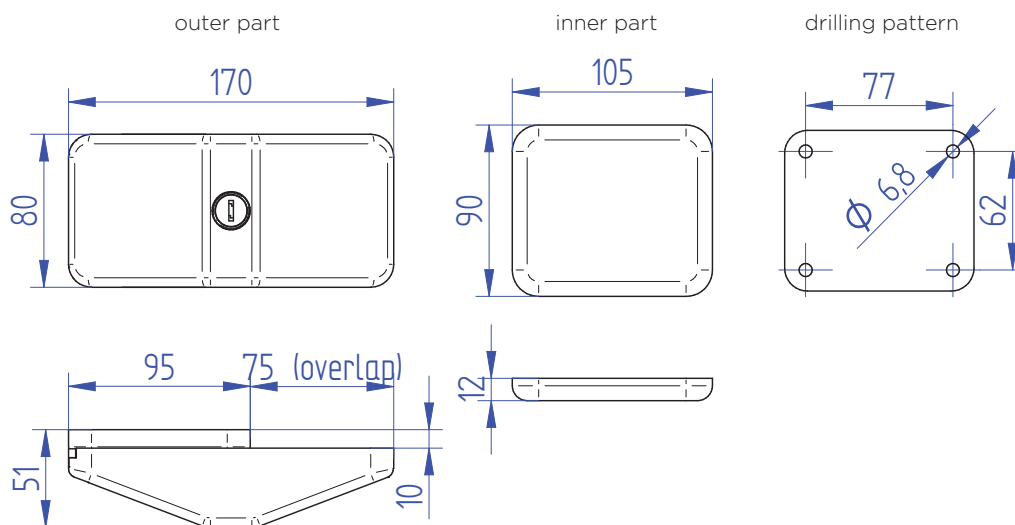

Thule Door Lock

Information

- Material Solid powder-coated aluminium
- Colour White
- Net weight 0.850kg
- Gross weight 0.915kg (=with packaging)

Specifications

- High security lock for motorhome and caravan
- Slide left or right to lock and secure the motorhome and caravan doors, hatches or garage
- Can be used for left or right opening doors
- Fast and simple to install
- Mounted through the wall with a mounting plate, a sealing cover and bolts

Related Products

- Thule Door Frame Lock

Technical Drawing

Bolt length	Wall thickness (mm)	
	min.	max.
45	25	30
50	30	35
55	35	40
60	40	45

Standard delivered bolts

Product References

308888	Thule Door Lock - Single pack
308890	Thule Door Lock - Triple pack