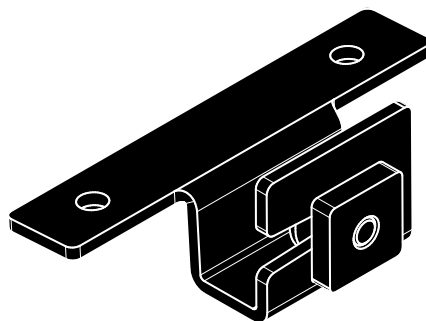

Thule Transformation Kit for Thule SmartClamp System Ducato <2017

> Instructions

301646

ADR909-00 | 3380045300
20/03/2017

Bring your life
thule.com