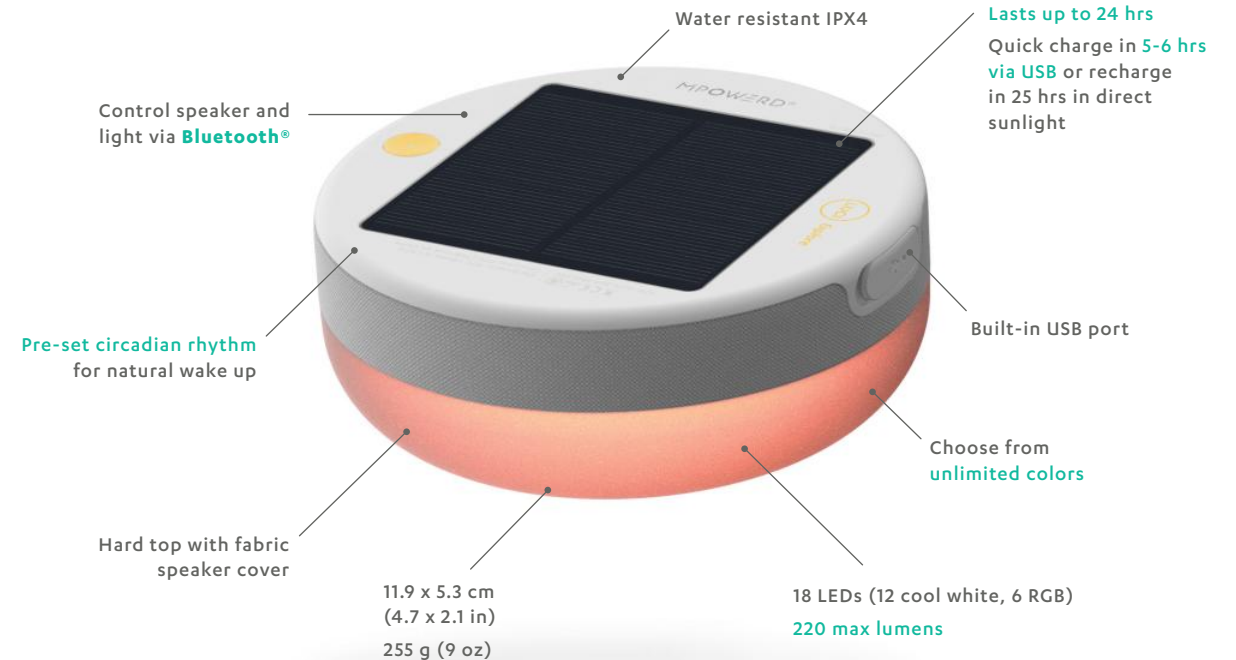

travel • home decor • patio • adventure