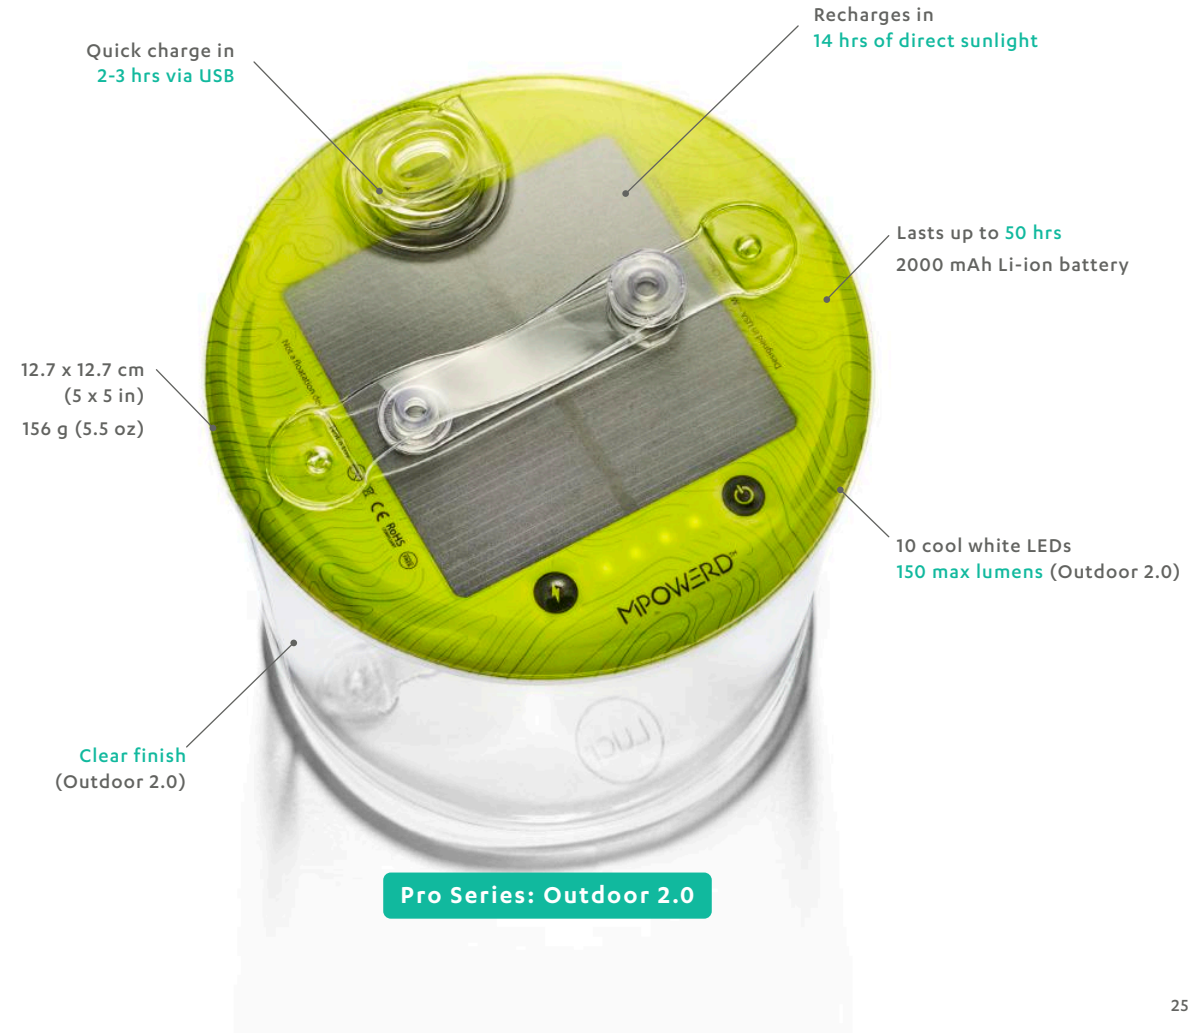

Test your limits with the lights made for Mother Nature's biggest fans.