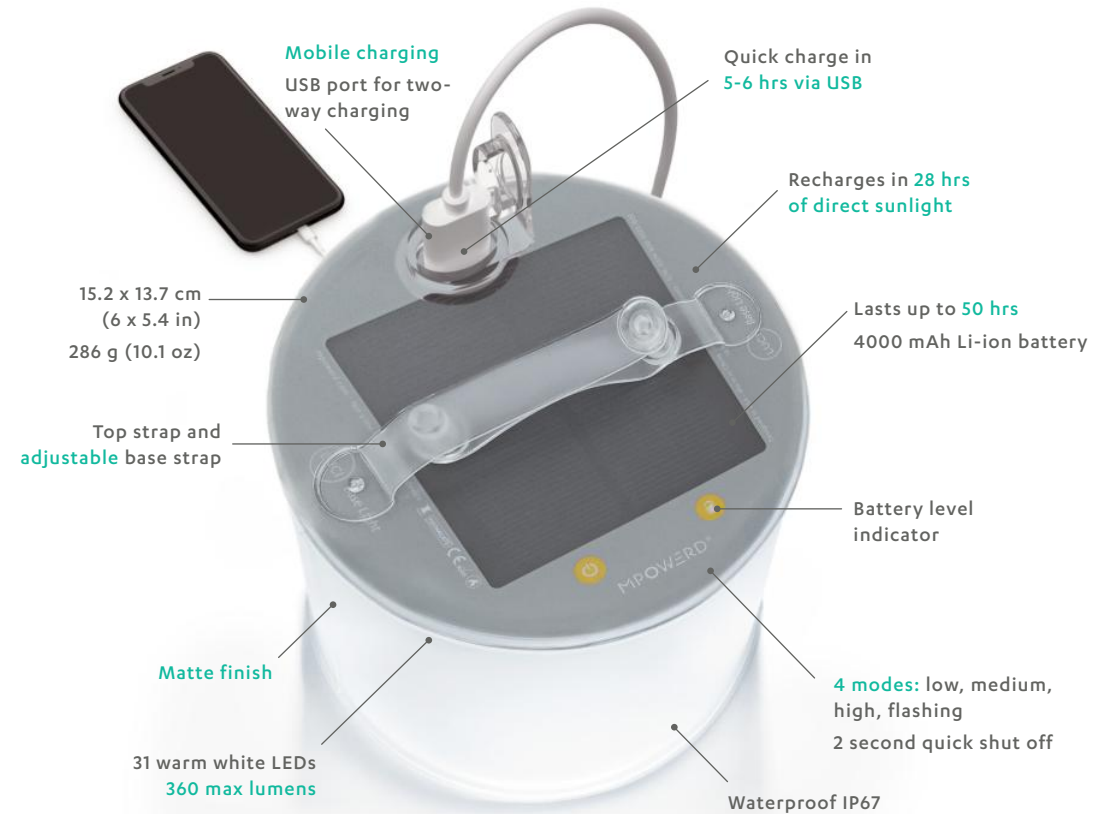

Extending the day into night.
Luci Solar Inflatable Base Light.

Luci Solar Inflatable Base Light

With 360 lumens, mobile charging, and lasting up to 50 hours on a single charge, Luci Base Light is a must-have for any adventure.

campsite • hiking • off-grid adventures