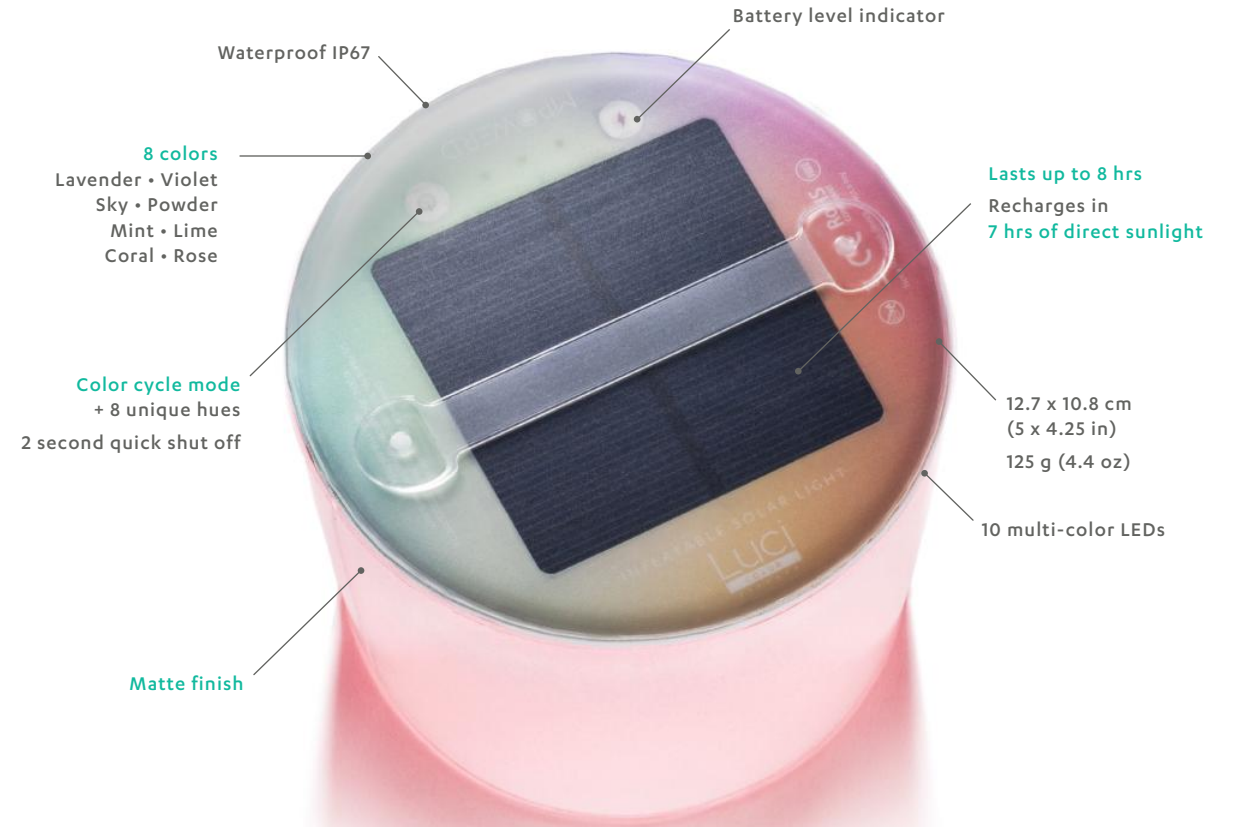

spa • meditation • home • bath