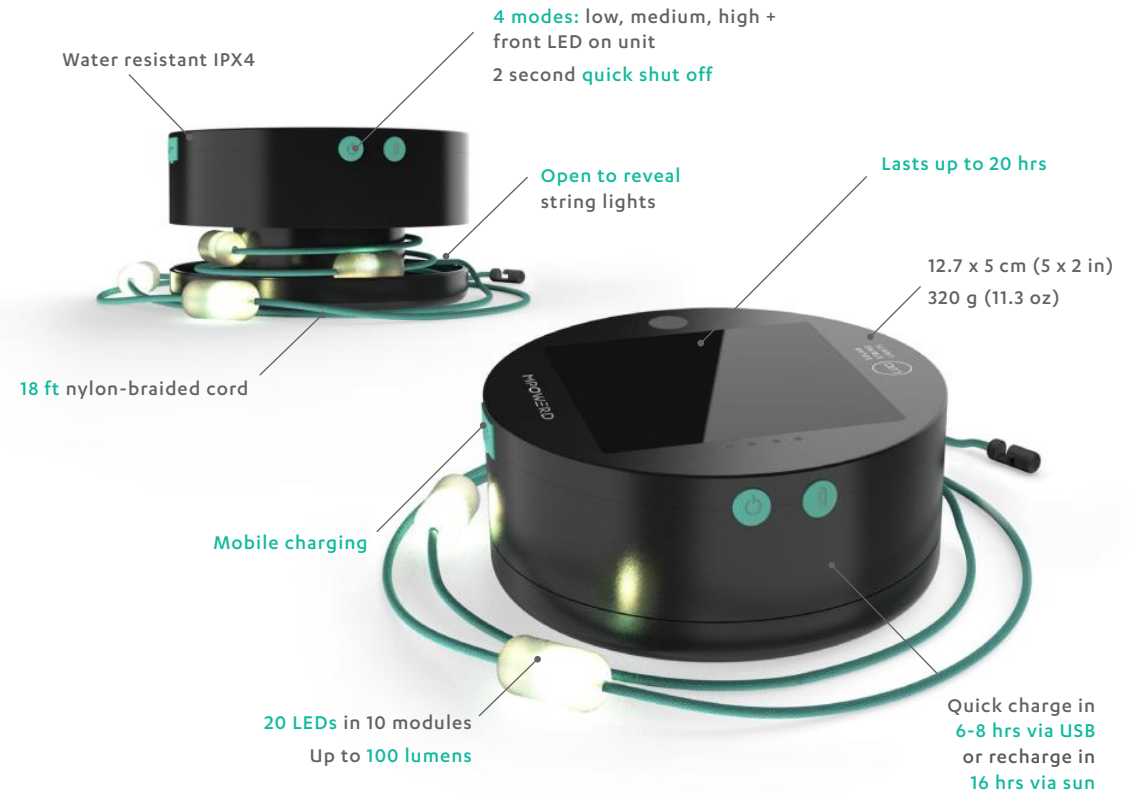

## Luci Solar Inflatable Base Light

With 360 lumens, mobile charging, and lasting up to 50 hours on a single charge, Luci Base Light is a must-have for any adventure.

campsite • hiking • off-grid adventures

## Luci Solar String Lights

Hidden inside the expandable unit, Luci Solar String Lights pack in 100 lumens into 10 nodes on an 18 ft cord. Along with mobile charging capabilities, this is the perfect way to light up your space.