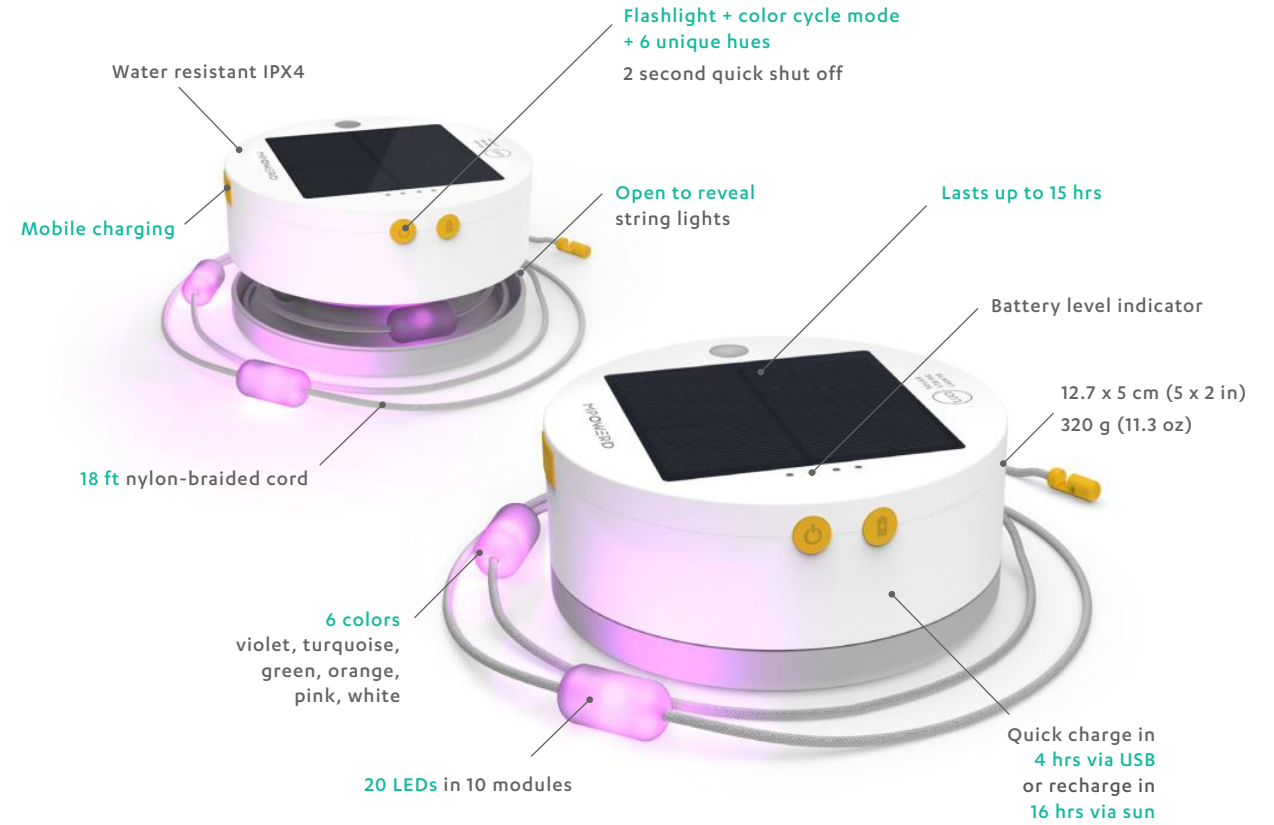

Luci Color Solar String Lights

Providing 6 colors of ambiance across an 18 ft cord, powered by the sun, and with mobile charging, these lights are perfect for illuminating your space.