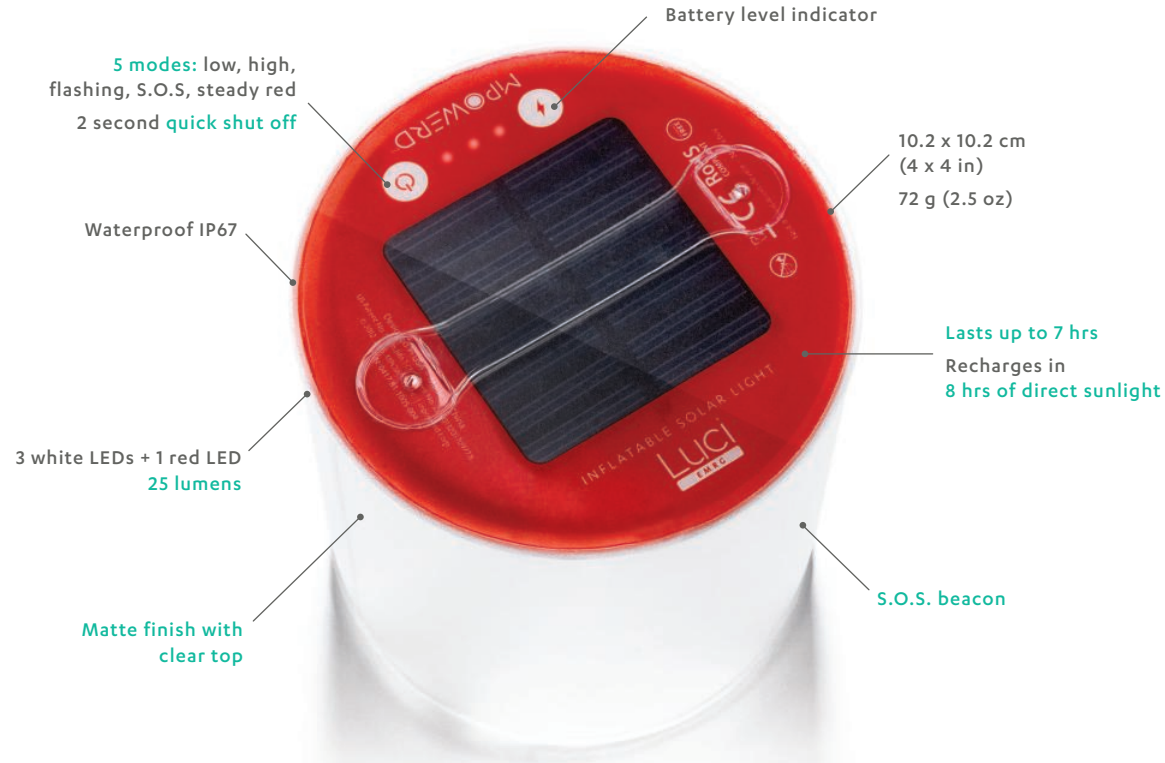

## Luci Original

With an adjustable strap, 65 lumens, and lasting up to 24 hours on a single charge, Luci Original is the long lasting, utility loving, gets-the-job-done kind of light.

camping • blackouts • travel • garage • backyards

## Luci EMRG

Designed for emergencies. Built to last. Long lasting, waterproof, and durable, this pocket-sized lantern, flashlight, and S.O.S beacon always has your back.

blackouts • storms • emergency kit • travel • garage