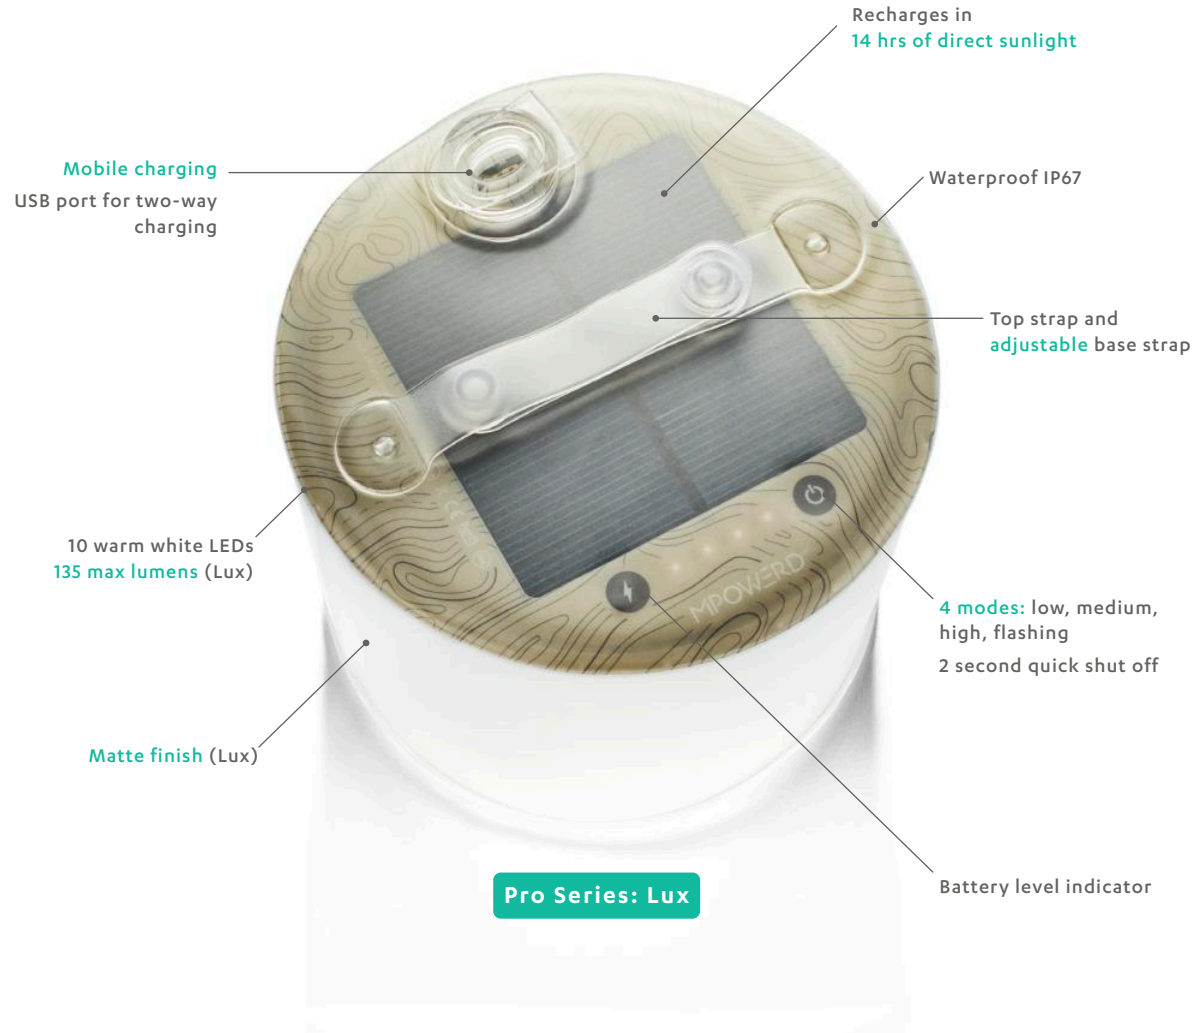

Luci Pro Series

Solar light + mobile charger