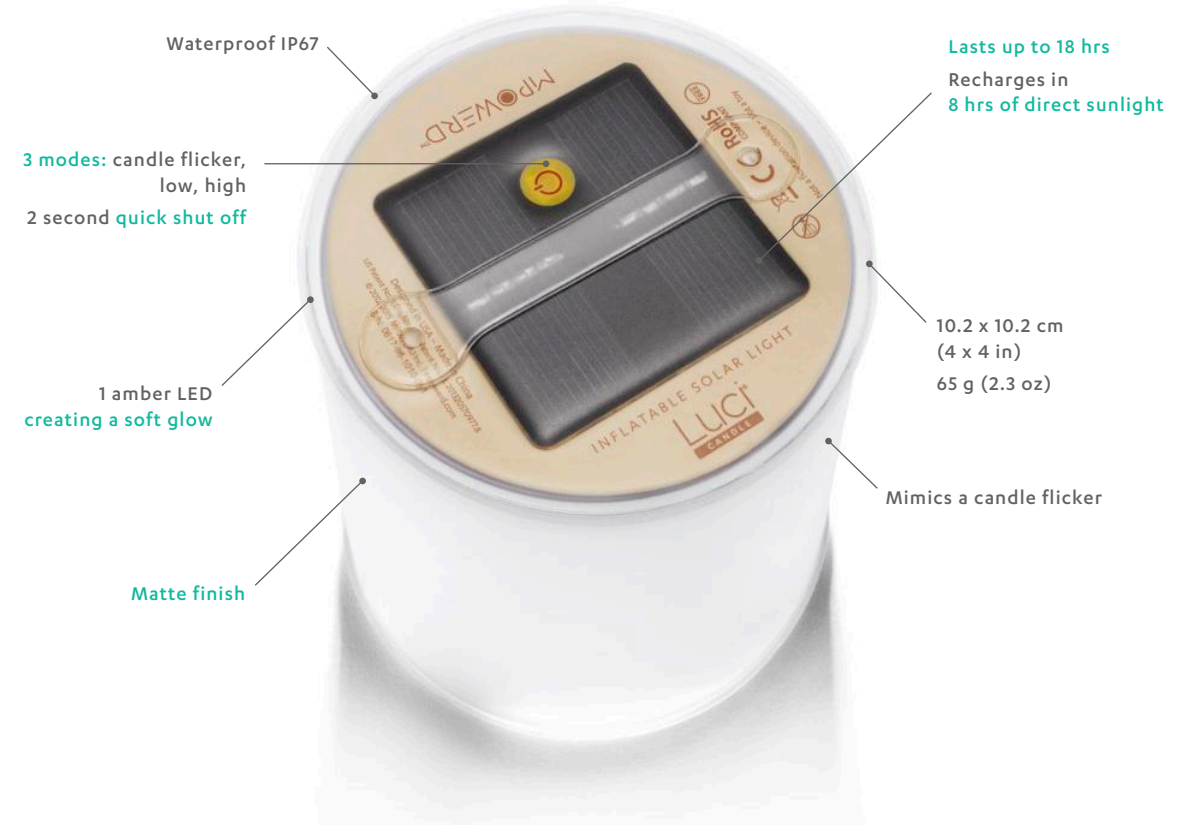

home decor • patio • mood lighting • events • bath