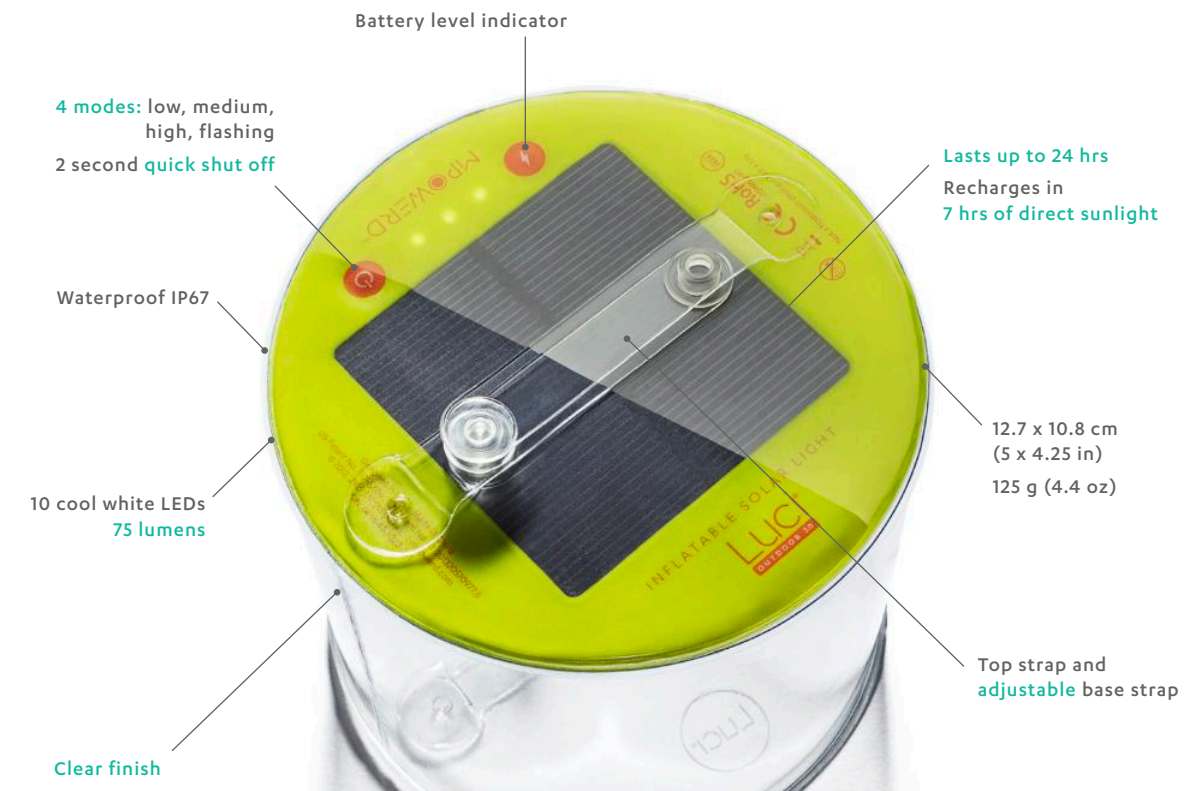

Luci Outdoor 2.0

Long lasting, powerful, and completely solar, Luci Outdoor 2.0 keeps you out of the dark, no matter how far off the grid you go.