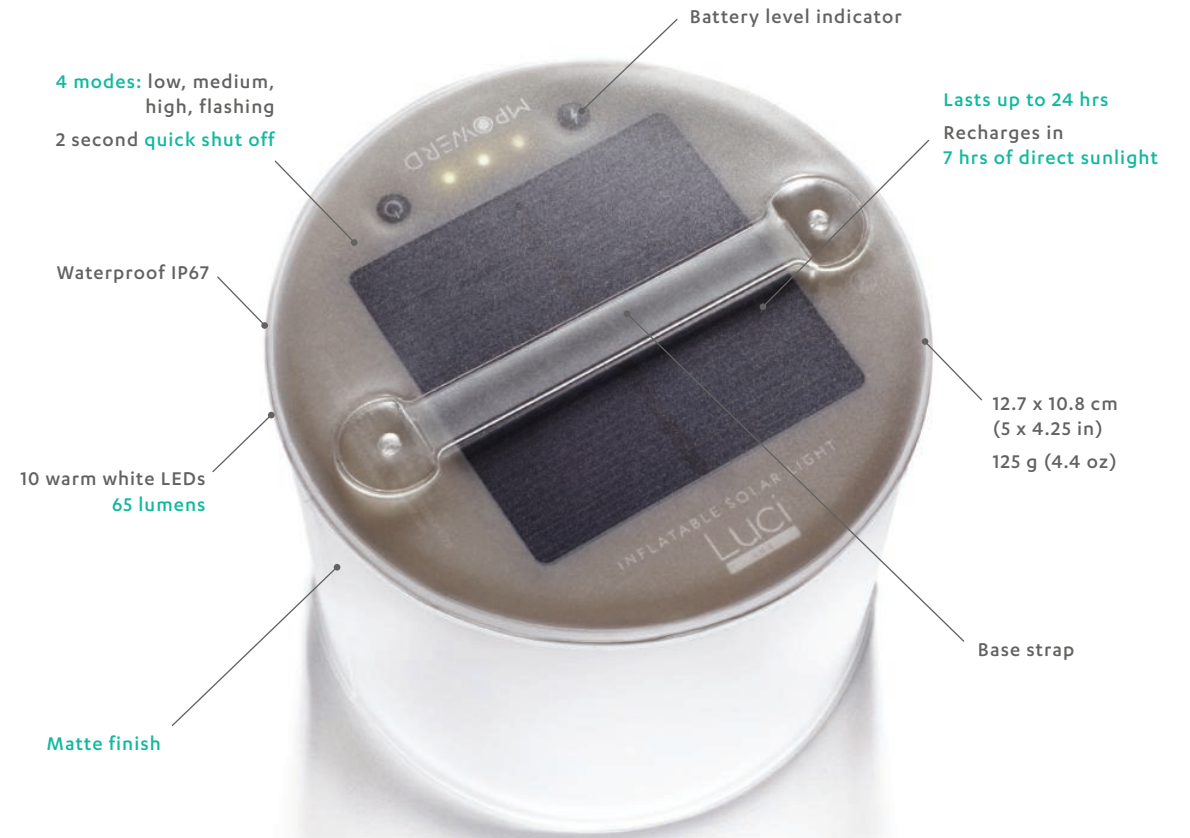

Making rooftops
brighter. **Luci.**

Luci Lux

Compact and durable, Luci Lux can withstand up to 150 lbs of pressure, while providing a soft light that lasts long into the night.

home decor • events • reading • patio • spa • pool