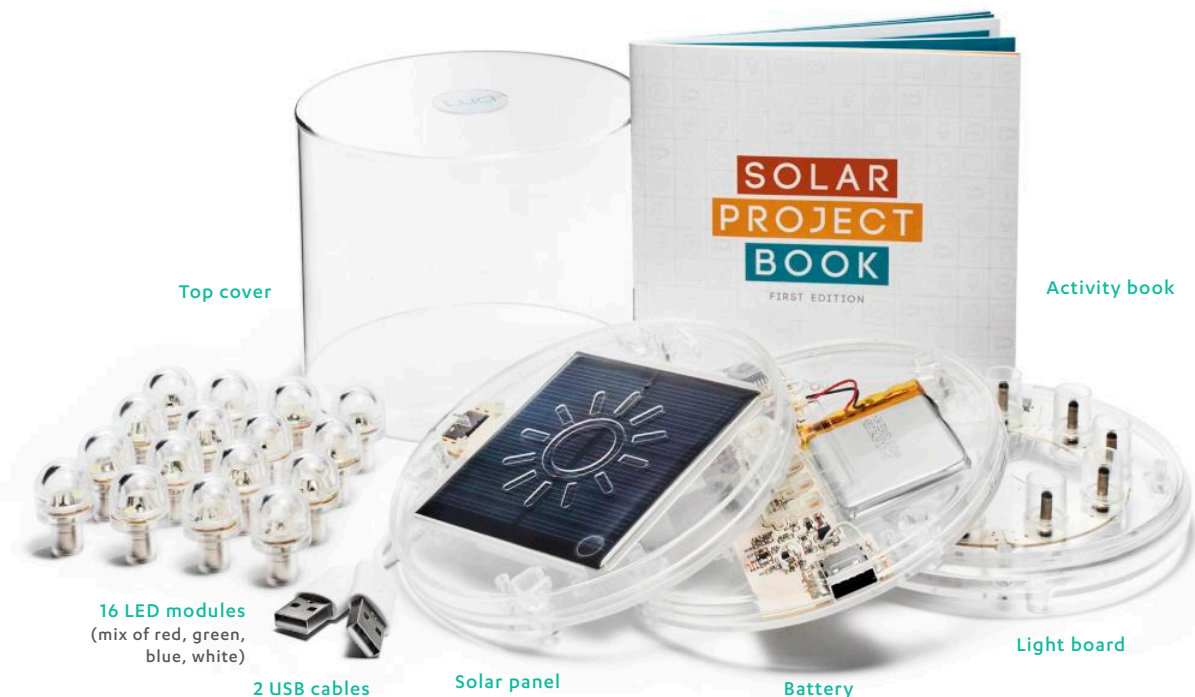

Build your own LED light.
Learn about solar energy.
Create unique color combinations.

12.7 x 14.2 cm (5 x 5.6 in)

16 LED modules
75 lumens

Battery level indicator

Lasts up to 24 hrs
Recharges in 7 hrs of
direct sunlight

4 modes: low, medium,
high, flashing

Build-Your-Own Luci: Solar Light Kit

The STEM toy that teaches kids about the power and potential of solar energy. Great for kids 7+ years old.

What's in the box?