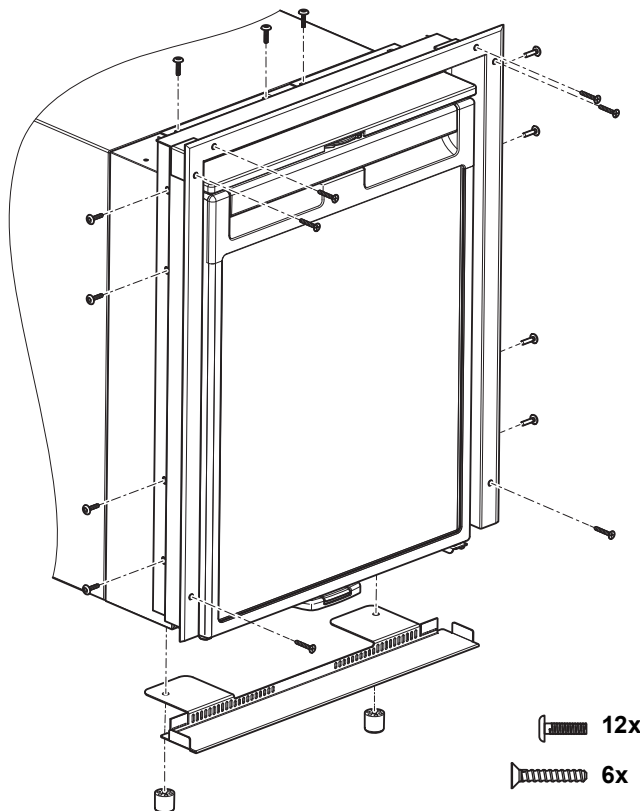

WAECO

by Dometic GROUP

CoolMatic Accessory

CR50: 9105305671
CR65: 9105305672
CR80: 9105305673

CR110: 9105305674
CR140: 9105305675

 **Dometic**
GROUP

Dometic WAECO International GmbH
Hollefeldstrasse 63
D-48282 Emsdetten