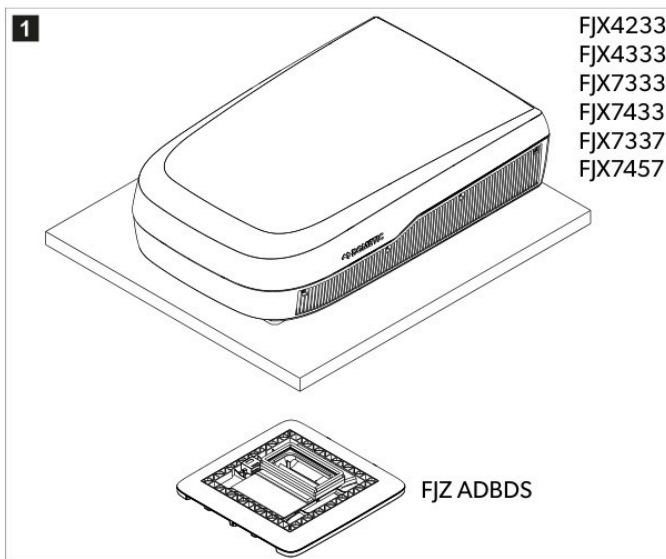

English

1 Product Overview

The FJZ ADBDS is a compact alternative to standard FJX air distribution boxes. It is designed for RV installations requiring a minimized internal footprint, offering increased overhead clearance and a streamlined aesthetic.

2 Compatibility

FJZ ADBDS

The FJZ ADBDS is compatible to the following FJX rooftop units:

- FJX4233
- FJX4333
- FJX7333
- FJX7433
- FJX7437
- FJX7557

i **NOTE** The FJZ ADBDS is not compatible with the mechanical FJX 4233M rooftop unit.

3 General information

- The FJZ ADBDS has smaller external dimensions than the original FJX ADB. After replacement, imprints or marks from the previous FJX ADB may remain visible on the headliner.
- When an FJZ ADBDS is combined with an FJX rooftop unit, the following functions are unavailable:
  - Adaptive Power Mode
  - Smart Eco
- All other FJX ADB functions are supported when using the FJZ ADBDS.

i Find the FJX operating manual at qr.dometic.com/bfh4F3.

4 Installation types

Identify your installation type below and follow the relevant instructions.

4.1 Replacing an existing FJX ADB with an FJZ ADBDS

1. Remove the existing FJX ADB.
2. Install the FJZ ADBDS following the FJZ installation instructions, starting with the chapter "Installing the FJZ ADBDS".

Find the FJZ installation manual at qr.dometic.com/bgCJK6.