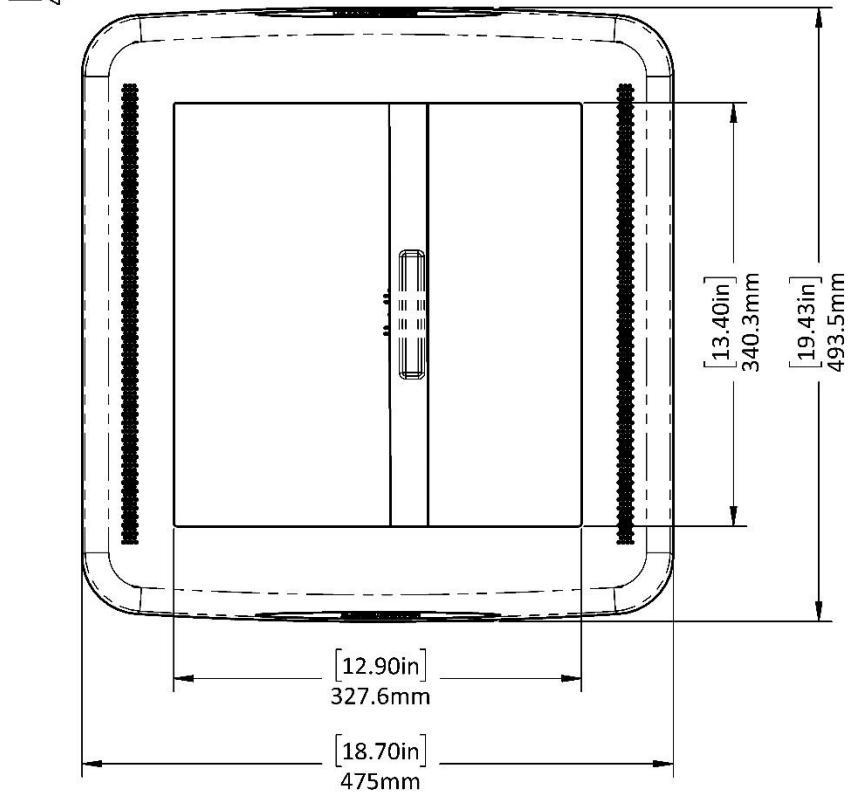

An AIRXCEL Brand

MAXXSHADE
DATA INQUIRY SHEET
MAXXSHADE MODEL – 00-03900i
MAXXSHADE PLUS MODEL 00-03901i

Characteristics

	00-03900i	00-03901i
Manual Opening	X	X
Frame Color	White	White
Amp Draw LED	N/A	~1.2
Permanent Airflow Ventilation	21.54 cm ²	21.54 cm ²
Roof Opening	356mm x 356mm [14" x 14"]	356mm x 356mm [14" x 14"]

Unit Dimensions

Roof Thickness & Interior Projection Dimensions