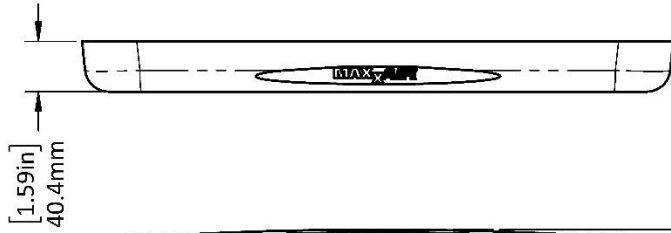

An AIRXCEL Brand

MAXXSHADE
DATA INQUIRY SHEET
MAXXSHADE MODEL – 00-03900i
MAXXSHADE PLUS MODEL 00-03901i

Characteristics

	00-03900i	00-03901i
Manual Opening	X	X
Frame Color	White	White
Amp Draw LED	N/A	~1.2
Permanent Airflow Ventilation	21.54 cm ²	21.54 cm ²
Roof Opening	356mm x 356mm [14" x 14"]	356mm x 356mm [14" x 14"]

Unit Dimensions

Roof Thickness & Interior Projection Dimensions