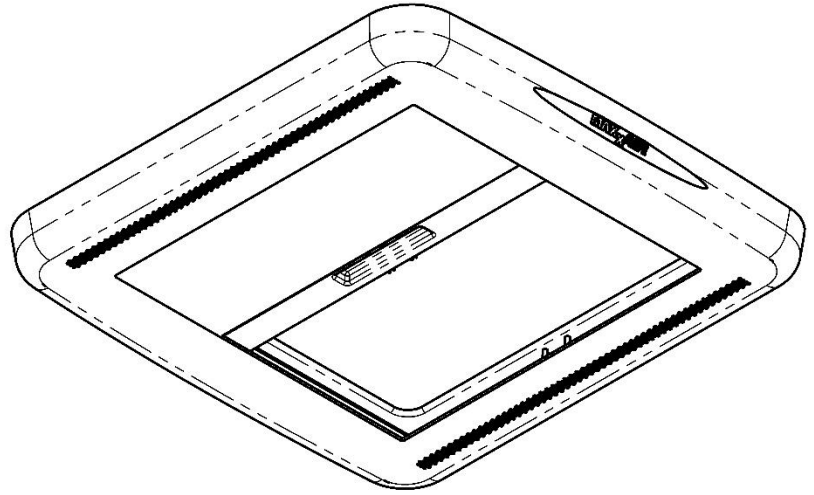

An AIRXCEL Brand

MAXXSHADE
DATA INQUIRY SHEET
MAXXSHADE MODEL – 00-03900i
MAXXSHADE PLUS MODEL 00-03901i

Characteristics

	00-03900i	00-03901i
Manual Opening	X	X
Frame Color	White	White
Amp Draw LED	N/A	~1.2
Permanent Airflow Ventilation	21.54 cm ²	21.54 cm ²
Roof Opening	356mm x 356mm [14" x 14"]	356mm x 356mm [14" x 14"]

Unit Dimensions

Roof Thickness & Interior Projection Dimensions