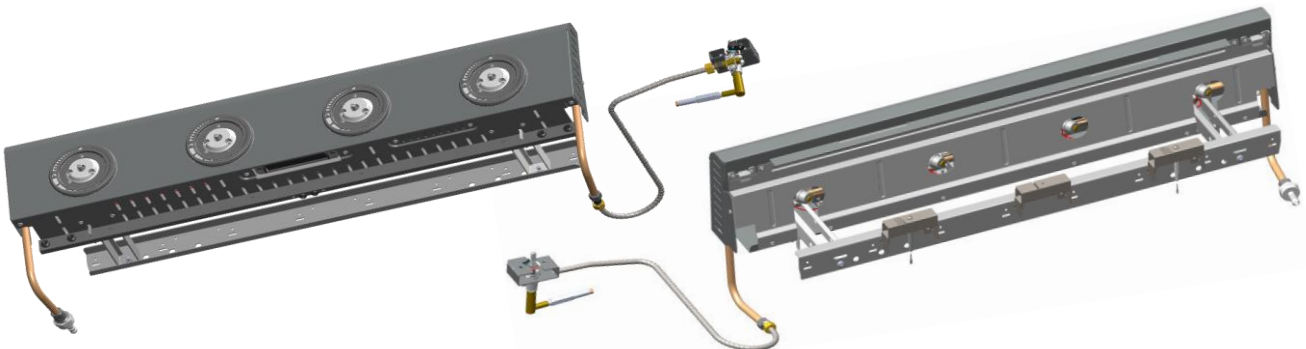

5010006301

4 ONYX S - Export

TEXTURED BLACK / NOIR TEXTURE

CONTROL PANEL + STOVE GAS PIPE 28Mb WITH ELECTRODES (Exp.)
CONSOLE + TUBULURE RECHAUD LATERAL 28Mb AVEC ELECTRODES (Exp.)

5010006302

4 ONYX S - Fr