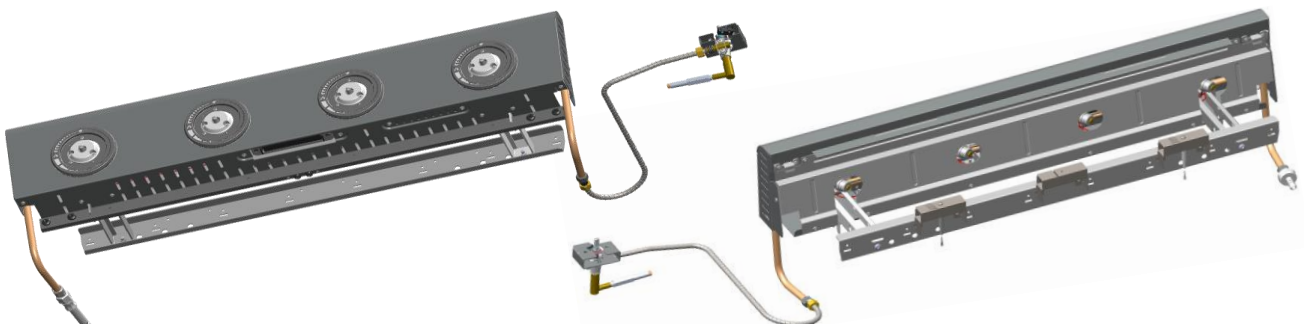

TEXTURED BLACK / NOIR TEXTURE

CONTROL PANEL + STOVE GAS PIPE 50Mb WITH ELECTRODES (De)
CONSOLE + TUBULURE RECHAUD LATERAL 50Mb AVEC ELECTRODES (De)