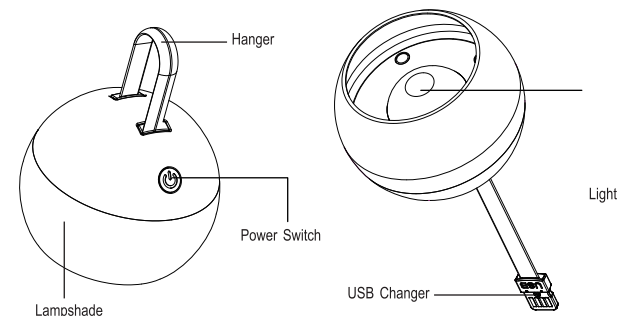

1201英文说明书双面 尺寸: 105mm*148mm

PROCUCT CODE - OR18010

LUMILITE

USB CAMPING LANTERN

This product adopts high power SMDs as the light source, with portable USB input charging function.

Product Functions & Features

- Switch modes: 100% Lighting→50% Lighting→20% Lighting→off.
- Charge Via Portable USB Cable.
- Waterproof function IPX7.
- Built-in lithium battery circuit protection function, prevent overcharge or discharge.
- Hanger Function.

Main Technical Parameters

1)Lighting:

The Max. Luminous Flux of 100% Lighting	≥100Lm
The Max. Luminous Flux of 50% Lighting	≥50Lm
The Max. Luminous Flux of 20% Lighting	≥15Lm
100% Lighting time after fully charged	≥4hours
50% Lighting time after fully charged	≥7hours
20% Lighting time after fully charged	≥14hours

2)Parameters of external power source:

Input voltage	5±0.2V
Input current	180mA
Fully charged time	5hours

3)Main parts:

Product size	80mmx102mm
Product weight	102g
Battery	1000mAh Li-ion battery

www.outdoor-revolution.com

Cautions:

- Do not point at eyes directly in case hurt the eyes.
- Do not use corrosive liquids to clean the lampshade.
- USB cable can used as a hanger.
- Do not put the product in high temperature areas.
- The manufacturer reserves all rights in improving or altering specifications as required.

Product Accessories:

Should you have any concerns or issues regarding the operation of this product, please contact:

Outdoor Revolution Customer Service helpline:

TEL 01924 455313 or email: cs@blue-diamond-products.co.uk

**OUTDOOR
REVOLUTION**

WWW.OUTDOOR-REVOLUTION.COM

Outdoor Revolution
Unit 1 Brick Park, Bretfield Court, Bretton Street Industrial Estate, Dewsbury, WF12 9BY
T: +44 (0) 1924 455313